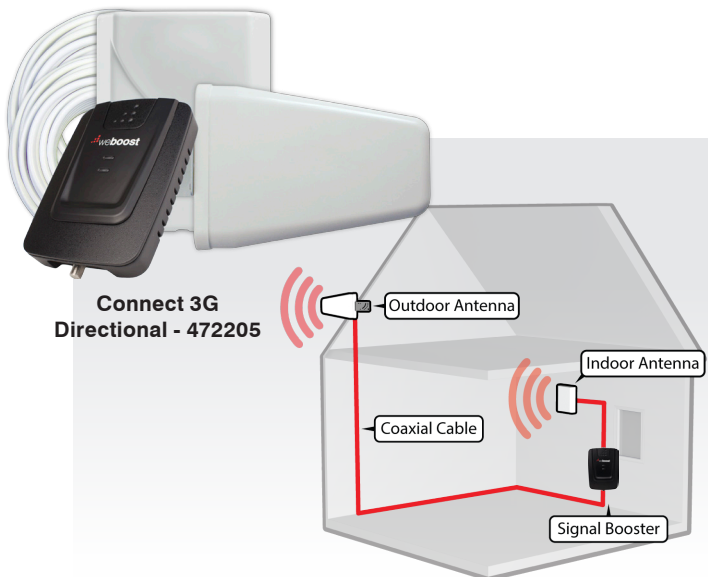

Installation is straightforward and can be completed with minimal tools. A step-by-step video guides you through connecting two antennas to the booster. The antennas communicate with both cellular devices and the cell tower for the strongest, most powerful signal possible.

# BOOST YOUR CELL SIGNAL

In Your Home or Workspace

## Connect 3G™ • model 472105 / 472205

Kit includes booster, indoor antenna, outdoor antenna, power supply, and cables.

<b>FREQUENCY</b>	BAND 5	850 MHz
	BAND 25/2	1900 MHz
<b>MAX GAIN</b>	65 dB	
<b>POWER REQUIREMENTS</b>	110-240 V AC, 50-60 Hz, 8 W	
<b>CONNECTORS</b>	F-Female	
<b>DIMENSIONS</b>	6.3 x 4.2 x 1.4 in / 11.0 x 5.2 x 14.3 cm	
<b>WEIGHT</b>	0.41 lbs / 0.20 kg	