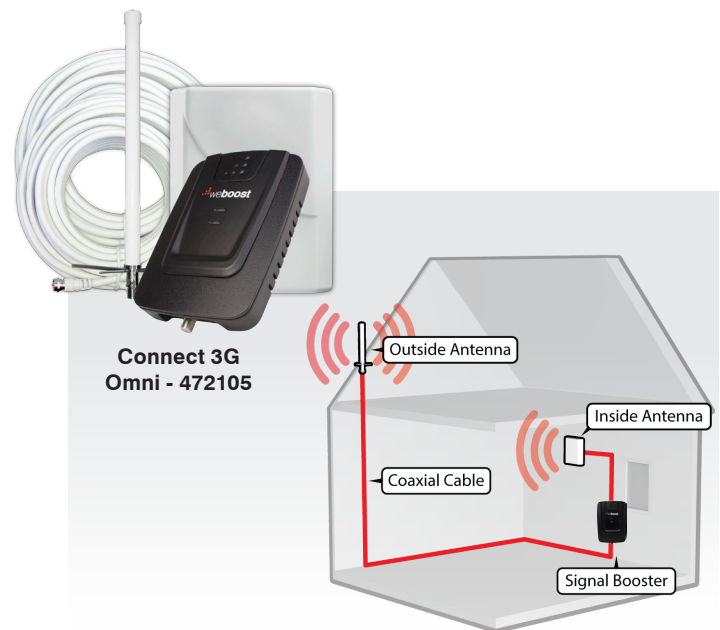

Installation is straightforward and can be completed with minimal tools. A step-by-step video guides you through connecting two antennas to the booster. The antennas communicate with both cellular devices and the cell tower for the strongest, most powerful signal possible.

## Connect 3G™ • model 472105 / 472205

Kit includes booster, indoor antenna, outdoor antenna, power supply, and cables.

<b>FREQUENCY</b>	BAND 5	850 MHz
	BAND 25/2	1900 MHz
<b>MAX GAIN</b>	65 dB	
<b>POWER REQUIREMENTS</b>	110-240 V AC, 50-60 Hz, 8 W	
<b>CONNECTORS</b>	F-Female	
<b>DIMENSIONS</b>	6.3 x 4.2 x 1.4 in / 11.0 x 5.2 x 14.3 cm	
<b>WEIGHT</b>	0.41 lbs / 0.20 kg	